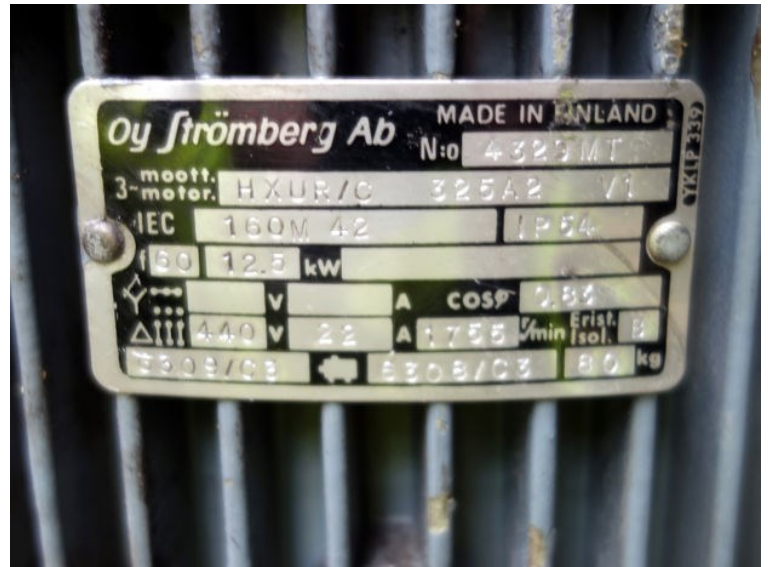

PU276 - Iron Pump

STATUS	Available
REF. NUMBER	PU276
MANUFACTURE	Iron Pump
TYPE	CNLB 100-80/250
ELMOTOR	Strömberg 12,5 kW
YEAR	1985
REMARKS	Nyoverhalet
PDF	pu275-pu276-kopi

IRON 1/2
COPENHAGEN
15-05072 1500
GILL-100-00/250
15 15
1750 200