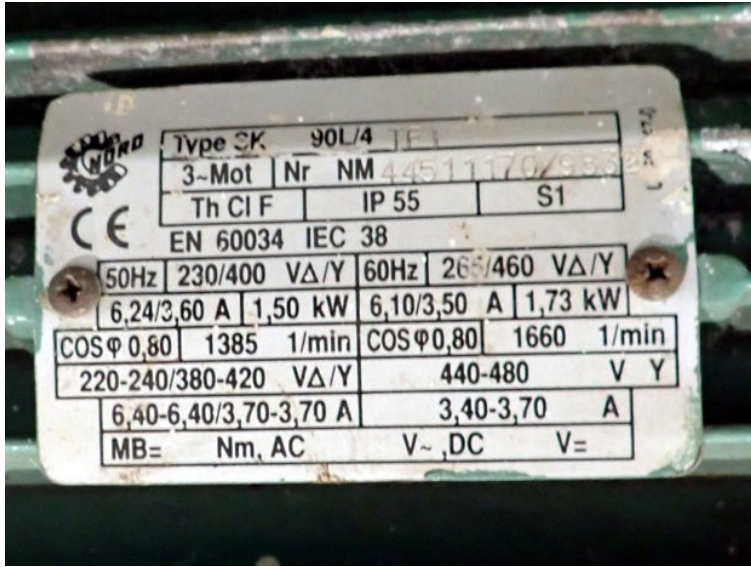

PU572 - Netzsch

STATUS

Available

REF. NUMBER

PU572

MANUFACTURE

Netzsch

TYPE

BNM038BY02S12B

ELMOTOR

Nord 1,5 kW

YEAR

1998