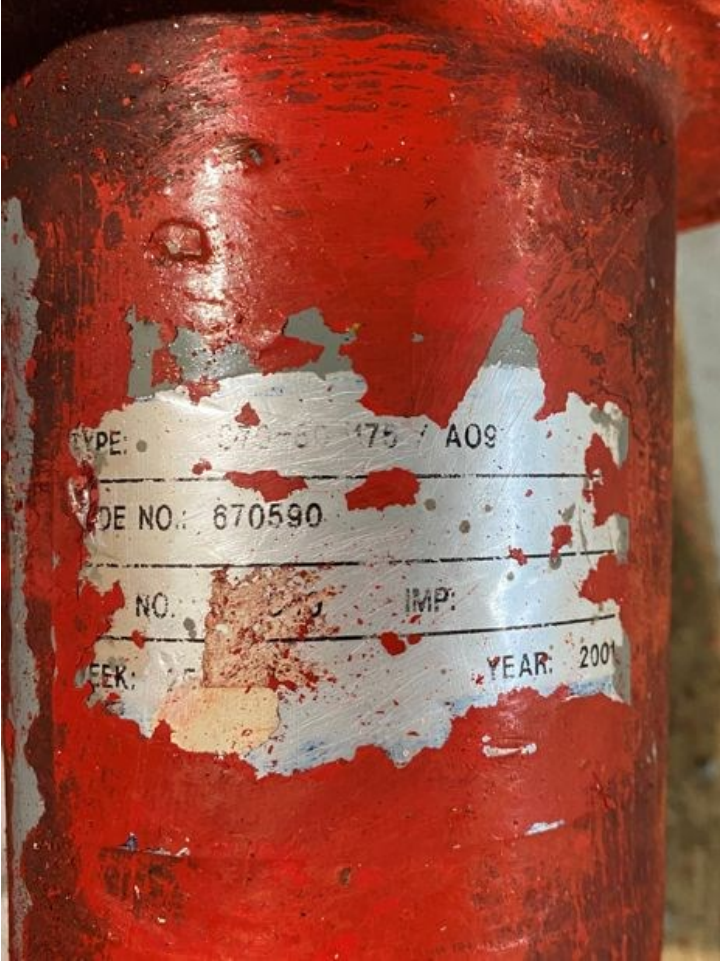

PU640 - Desmi

STATUS

Available

REF. NUMBER

PU640

MANUFACTURE

Desmi

TYPE

S70-50-175/A09

ELMOTOR

No plate

YEAR

2001

REMARKS

Ex. Nora Thomsen

TYPE: 175 / A09
CODE NO.: 670590
NO.: [blacked out] IMP: [blacked out]
WEEK: [blacked out] YEAR: 2001