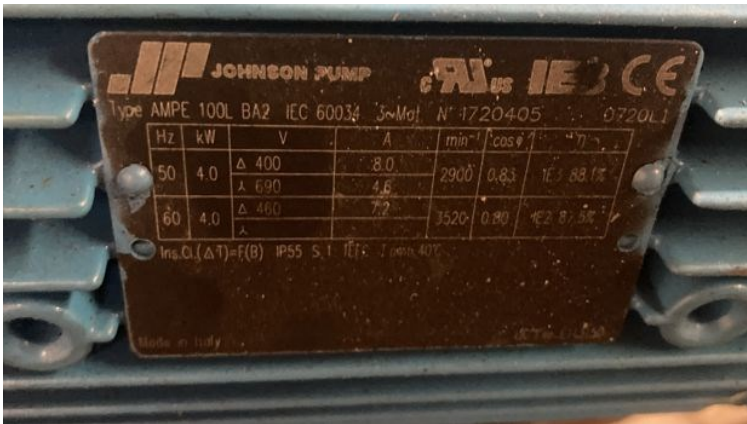

PU675 - Johnson pump, SPXFlow

STATUS

Available

REF. NUMBER

PU675

MANUFACTURE

Johnson pump, SPXFlow

TYPE

KGEF 14-8-A67, 20-024023

ELMOTOR

Johnson pump 4,6-8kW

G1820

P1

29990