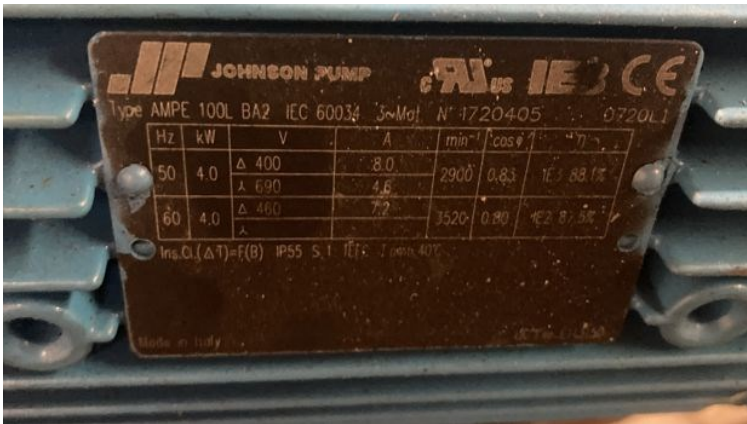

# PU675 - Johnson pump, SPXFlow

STATUS

Available

REF. NUMBER

PU675

MANUFACTURE

Johnson pump, SPXFlow

TYPE

KGEF 14-8-A67, 20-024023

ELMOTOR

Johnson pump 4,6-8kW

G1820

P1

29990