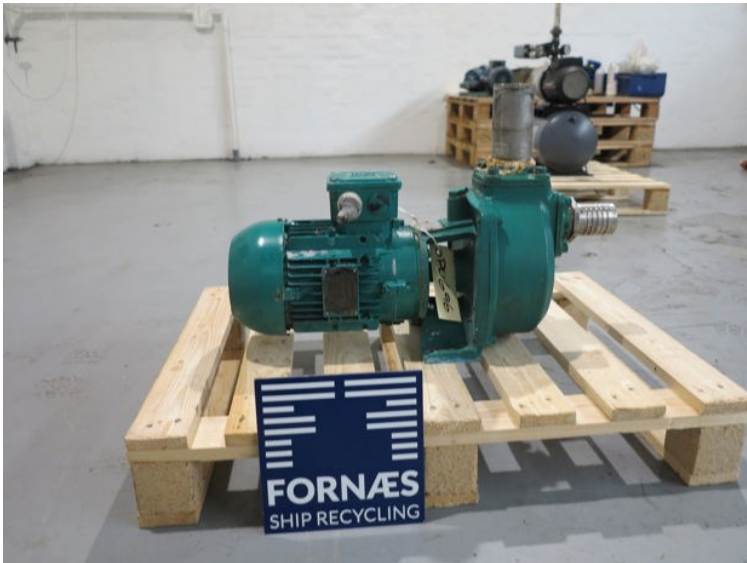

# PU696 - Azcue

STATUS

Available

REF. NUMBER

PU696

MANUFACTURE

Azcue

TYPE

CA50/3A

ELMOTOR

WEG 50/60 Hz 2,2 kW

YEAR

2018

REMARKS

No. 478381

Suzuki  
TYPE DA50K3A  
778261