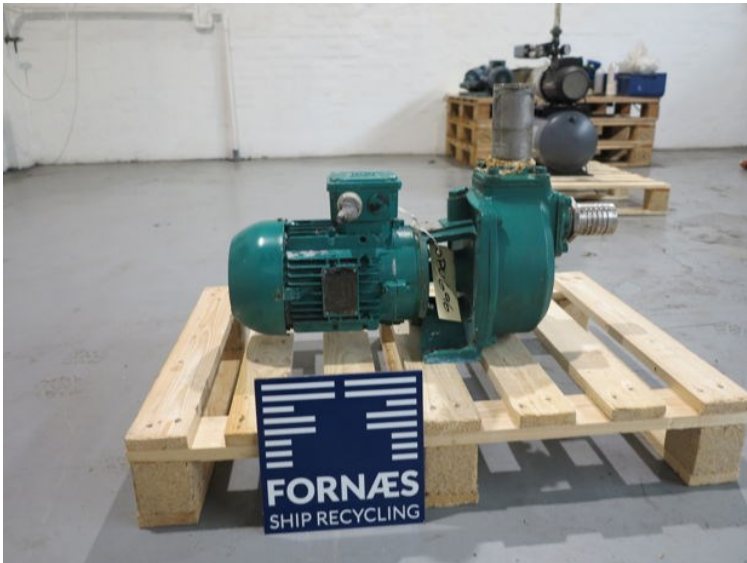

PU696 - Azcue

STATUS

Available

REF. NUMBER

PU696

MANUFACTURE

Azcue

TYPE

CA50/3A

ELMOTOR

WEG 50/60 Hz 2,2 kW

YEAR

2018

REMARKS

No. 478381

Suzuki
TYPE LA50/3A
778261