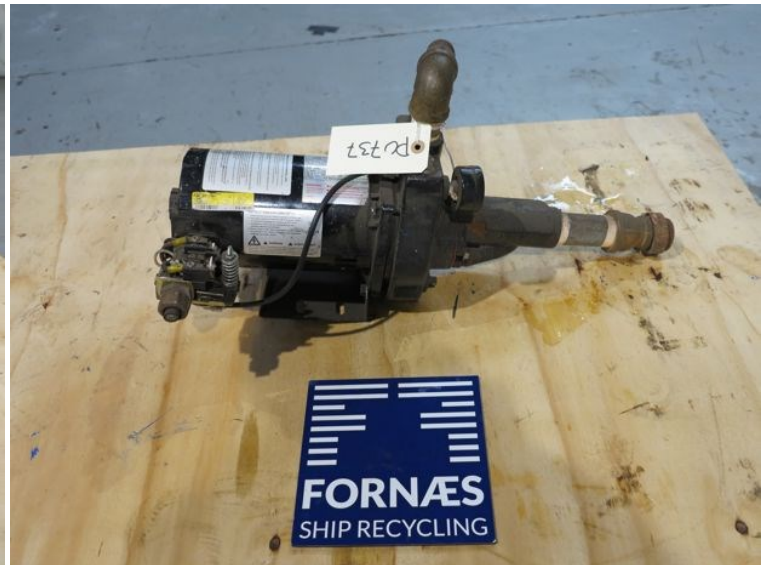

# PU737 - Home Plumber

STATUS

Available

REF. NUMBER

PU737

MANUFACTURE

Home Plumber

TYPE

HPC-50 3130-267

ELMOTOR

115/230V, 60 Hz

**FORNAES**  
SHIP RECYCLING