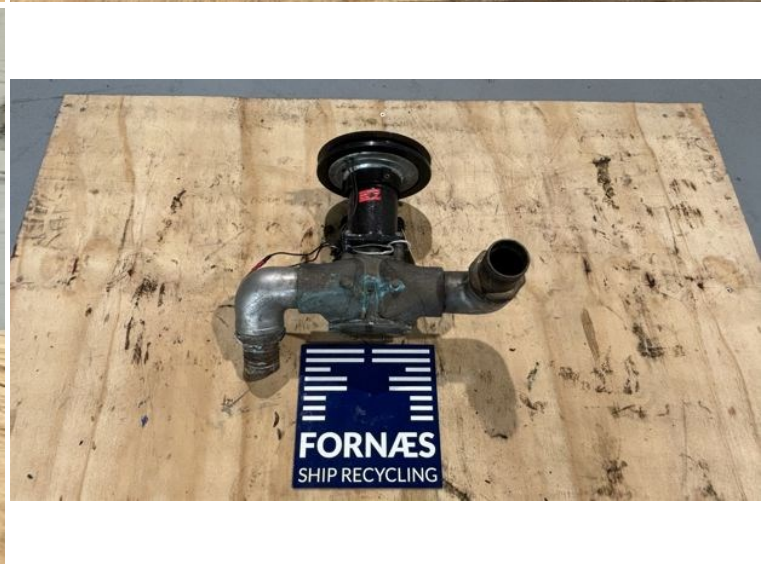

PU747 - JABSCO

STATUS

Available

REF. NUMBER

PU747

MANUFACTURE

JABSCO

TYPE

No plate

ELMOTOR

Electro-magnetic clutch 24V BELTDRIVE

REMARKS

2"

FORNÆS
WATER RECYCLING

www.jabasco.com

HOT