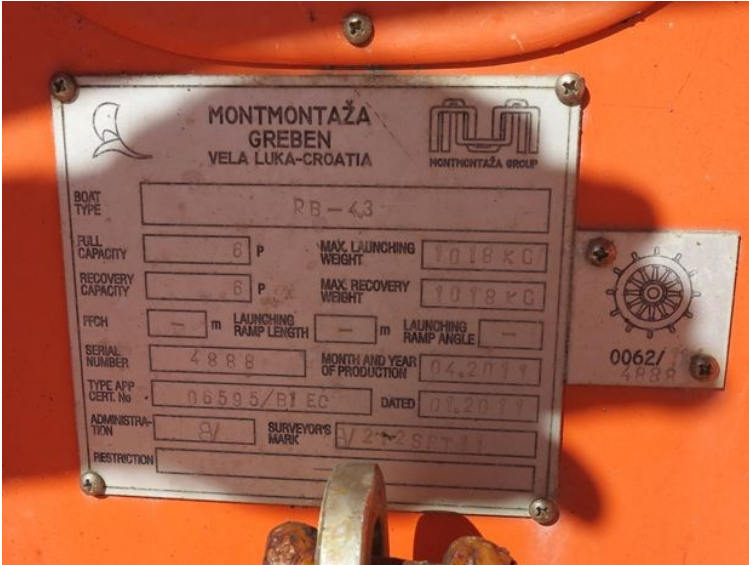

# RB - 43

STATUS	Available
REF. NUMBER	RB161
TYPE	RB - 43
MOTOR	0
REMARKS	Year 2011
PERS.	6
LENGTH	470
WIDTH	180
INSCRIPTION	Stena Premiun

MONTMONTAŽA GREBEN VELA LUKA-CROATIA		MONTMONTAŽA GROUP	
BOAT TYPE	RB-43		
FULL CAPACITY	6 P	MAX. LAUNCHING WEIGHT	1018 KG
RECOVERY CAPACITY	6 P	MAX. RECOVERY WEIGHT	1018 KG
FFCH	— m	LAUNCHING RAMP LENGTH	— m
SERIAL NUMBER	4888	MONTH AND YEAR OF PRODUCTION	04.2011
TYPE APP. CERT. No.	06595/B1 EC	DATED	01.2011
ADMINISTRATION	AV	SURVEYOR'S MARK	V2-SM
RESTRICTION			