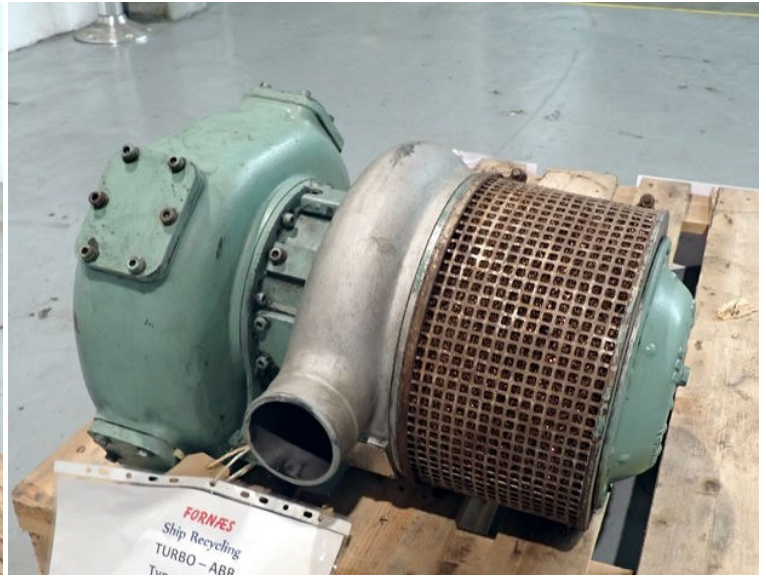

TC 12 - ABB / BBC

STATUS

Available

REF. NUMBER

TC 12

MANUFACTURE

ABB / BBC

TYPE

RR 150-4

FROM ENGINE:

Turbo

REMARK

HT831215 55000rpm 750g

FORNÆS

**Ship Recycling
TURBO – ABB
Type RR 150-4**

N max: 55000 1/s
T max: 750