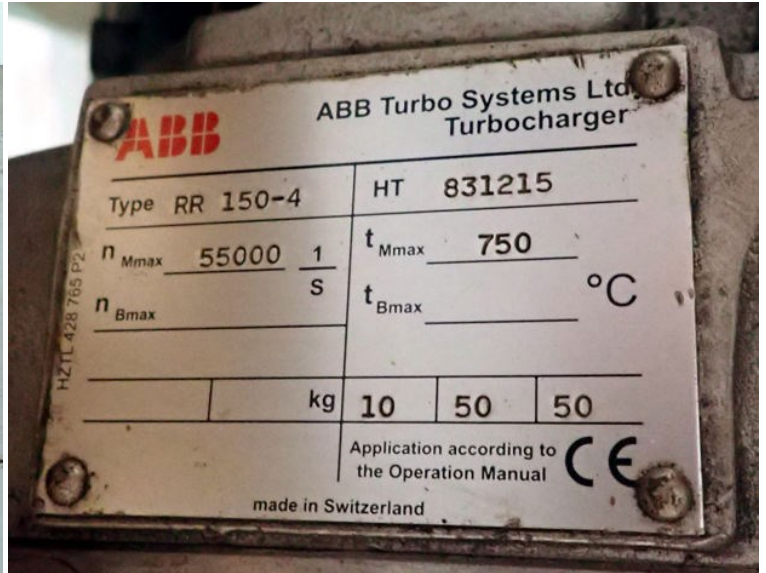

TC 12 - ABB / BBC

STATUS

Available

REF. NUMBER

TC 12

MANUFACTURE

ABB / BBC

TYPE

RR 150-4

FROM ENGINE:

Turbo

REMARK

HT831215 55000rpm 750g

FORNÆS

**Ship Recycling
TURBO – ABB
Type RR 150-4**

N max: 55000 1/s
T max: 750