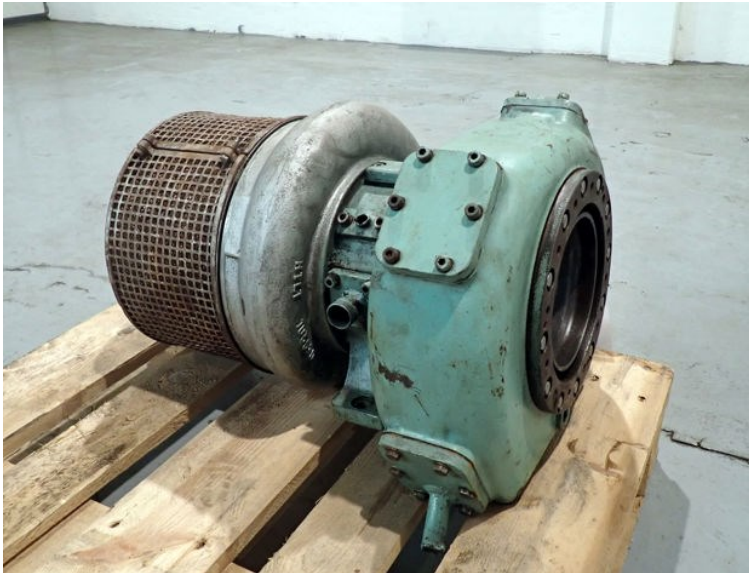

TC 12 - ABB / BBC

STATUS

Available

REF. NUMBER

TC 12

MANUFACTURE

ABB / BBC

TYPE

RR 150-4

FROM ENGINE:

Turbo

REMARK

HT831215 55000rpm 750g

FORNÆS

**Ship Recycling
TURBO – ABB
Type RR 150-4**

N max: 55000 1/s
T max: 750