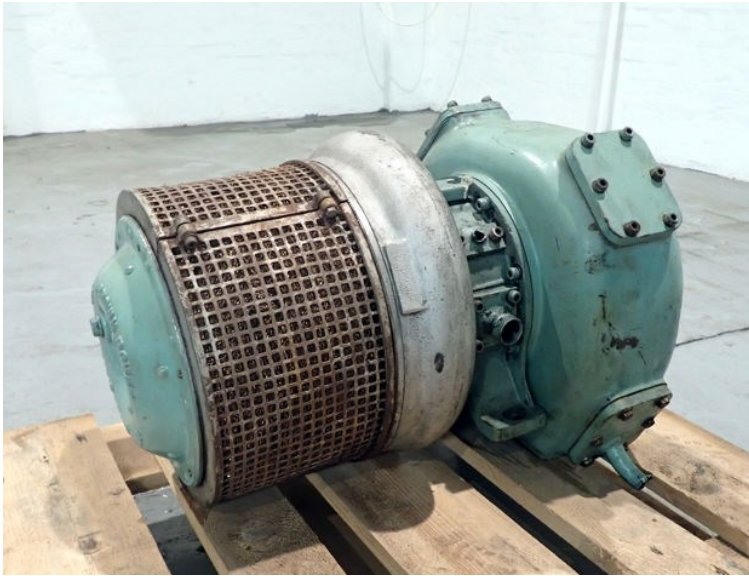

TC 12 - ABB / BBC

STATUS

Available

REF. NUMBER

TC 12

MANUFACTURE

ABB / BBC

TYPE

RR 150-4

FROM ENGINE:

Turbo

REMARK

HT831215 55000rpm 750g

FORNÆS

**Ship Recycling
TURBO – ABB
Type RR 150-4**

N max: 55000 1/s
T max: 750