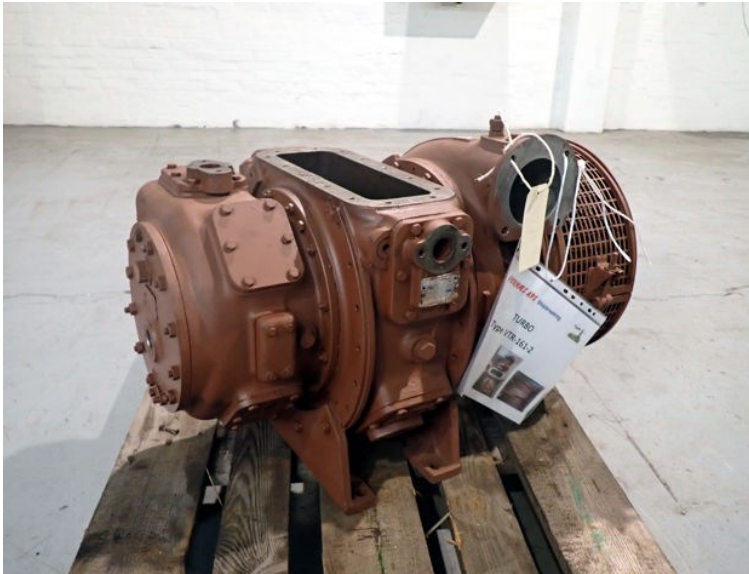

TC 15 - ABB / BBC

STATUS

Available

REF. NUMBER

TC 15

MANUFACTURE

ABB / BBC

TYPE

VTR 161-2

FROM ENGINE:

Turbo

REMARK

HT 129106 GB8 T13,9IVM 44.6 2 INLET

FORNÆS APS Shipbreaking

TURBO

Type VTR-161-2