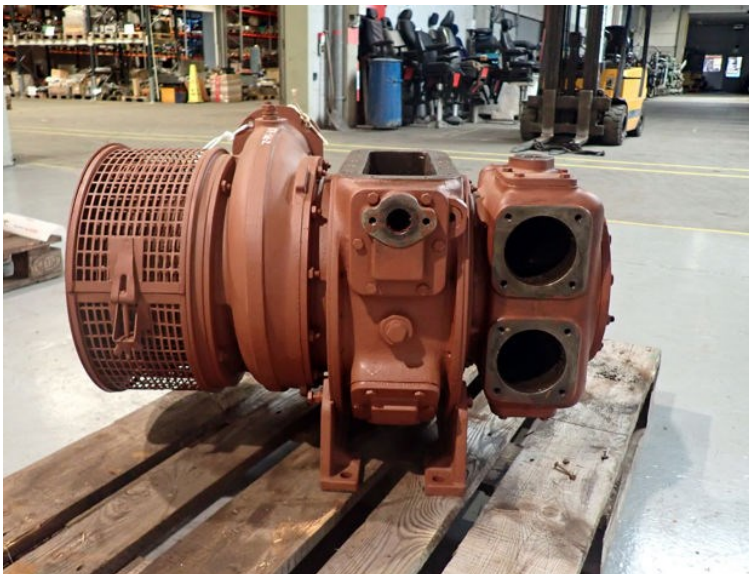

TC 15 - ABB / BBC

STATUS

Available

REF. NUMBER

TC 15

MANUFACTURE

ABB / BBC

TYPE

VTR 161-2

FROM ENGINE:

Turbo

REMARK

HT 129106 GB8 T13,9IVM 44.6 2 INLET

FORNÆS APS Shipbreaking

TURBO

Type VTR-161-2