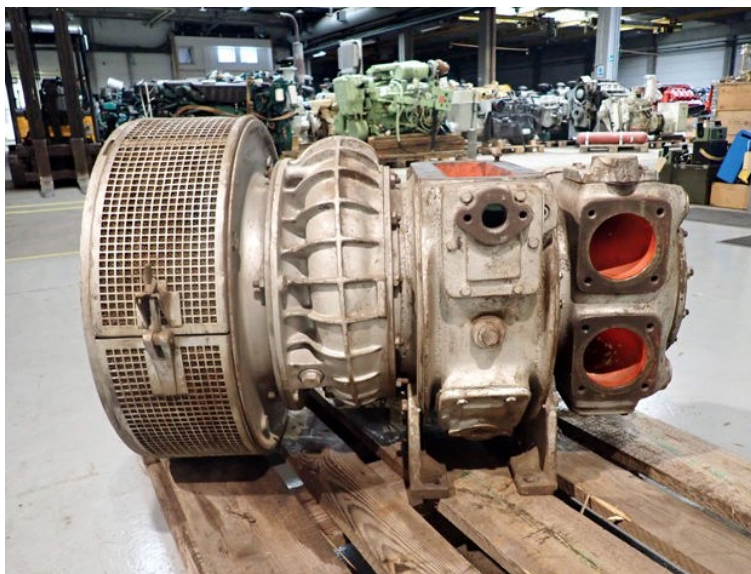

TC 26 - ABB / BBC

STATUS

Available

REF. NUMBER

TC 26

MANUFACTURE

ABB / BBC

TYPE

VTR 161-4

FROM ENGINE:

Turbo

REMARK

831096, 45000 2 INLET

FORNÆS

Ship Recycling

TURBO