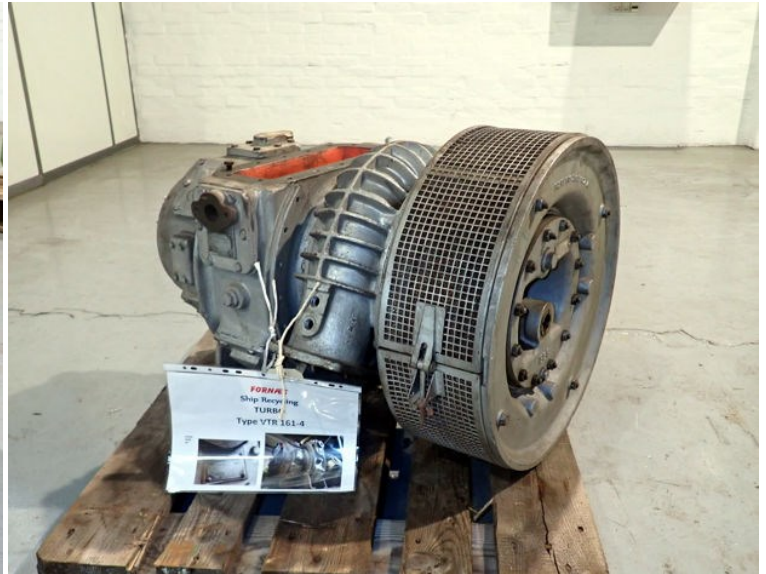

TC 26 - ABB / BBC

STATUS

Available

REF. NUMBER

TC 26

MANUFACTURE

ABB / BBC

TYPE

VTR 161-4

FROM ENGINE:

Turbo

REMARK

831096, 45000 2 INLET

FORNÆS

Ship Recycling

TURBO

Type VTR 161-4