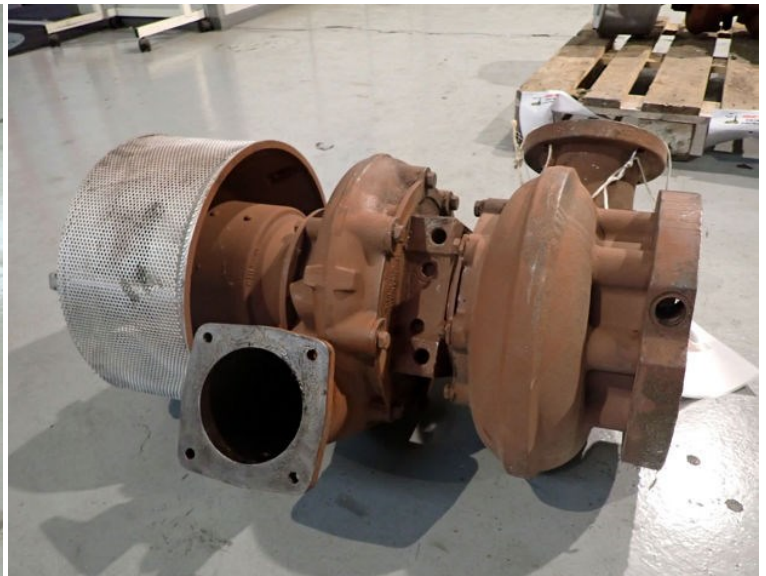

TC 31 - ABB / BBC

STATUS

Available

REF. NUMBER

TC 31

MANUFACTURE

ABB / BBC

TYPE

RR-151

FROM ENGINE:

Turbo

REMARK

RR 151 01117 01213 120106 151 HZTL 110131 NA2NC1HAD

B.M.

050079

04177 01273 12019