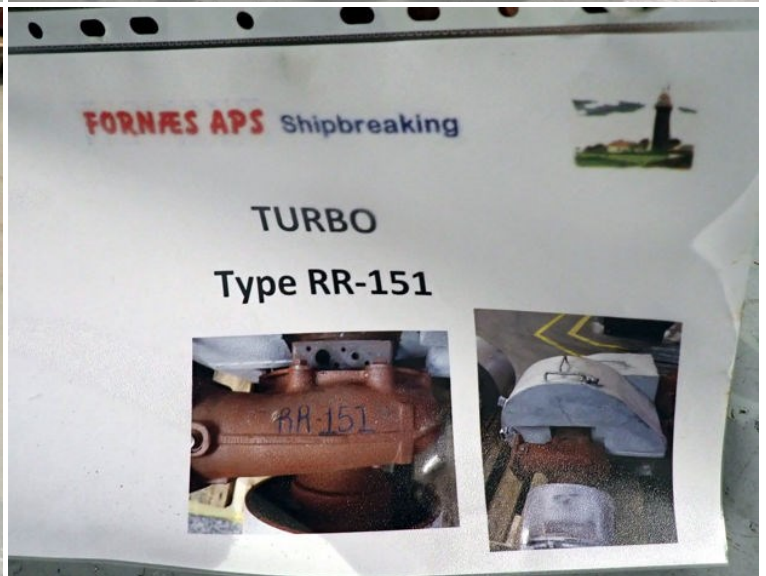

TC 31 - ABB / BBC

STATUS

Available

REF. NUMBER

TC 31

MANUFACTURE

ABB / BBC

TYPE

RR-151

FROM ENGINE:

Turbo

REMARK

RR 151 01117 01213 120106 151 HZTL 110131 NA2NC1HAD

B.M.

050079

04177 01273 12019