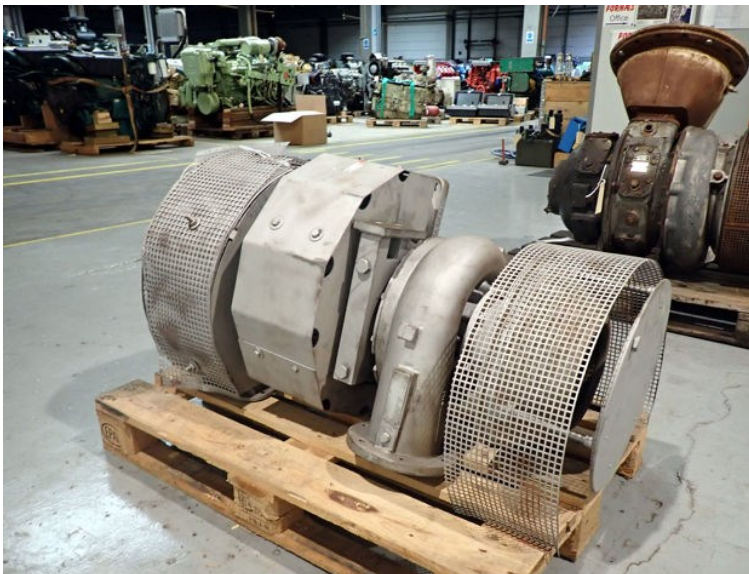

STATUS

Reserved

REF. NUMBER

TC 34

MANUFACTURE

P-C

TYPE

PTR 180-3112-3455

FROM ENGINE:

Turbo

REMARK

107 895, 700, 53500, 2005

PTR 100-3112-3455

53500

107895

700