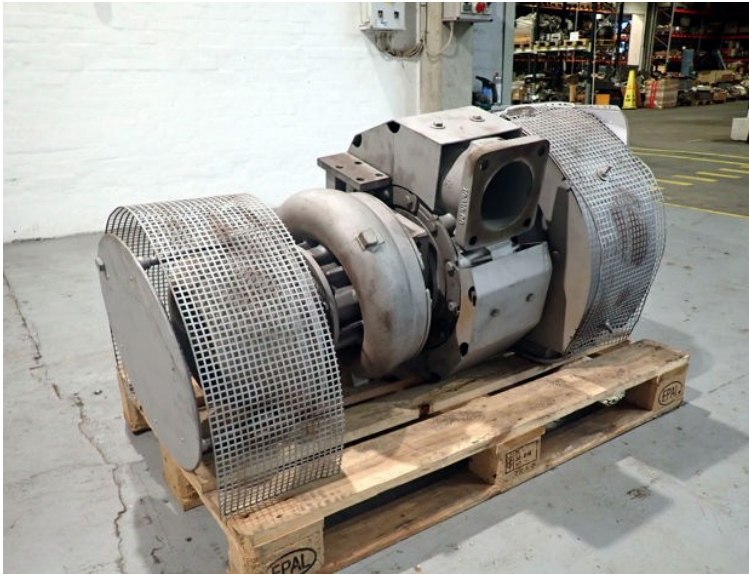

STATUS

Reserved

REF. NUMBER

TC 34

MANUFACTURE

P-C

TYPE

PTR 180-3112-3455

FROM ENGINE:

Turbo

REMARK

107 895, 700, 53500, 2005

PTR 100-3112-3455

53500

107895

700