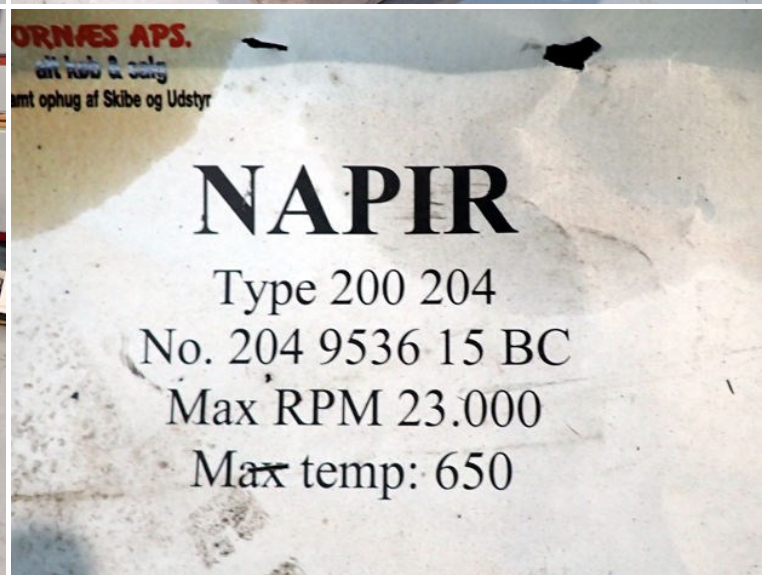

TC 42 - Napier

STATUS

Available

REF. NUMBER

TC 42

MANUFACTURE

Napier

TYPE

200 / 204

FROM ENGINE:

Turbo

REMARK

Type: 200 204, 204 9536 15 BC, Max RPM 23.000 ,Max temp: 650