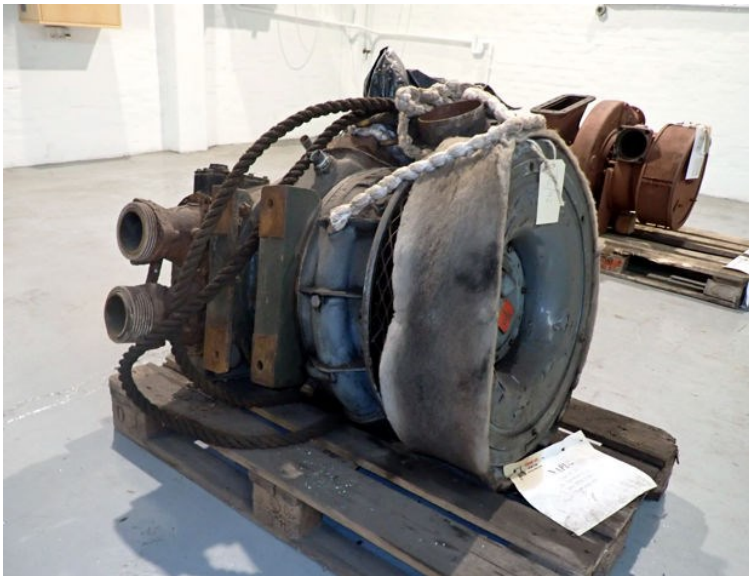

TC 42 - Napier

STATUS

Available

REF. NUMBER

TC 42

MANUFACTURE

Napier

TYPE

200 / 204

FROM ENGINE:

Turbo

REMARK

Type: 200 204, 204 9536 15 BC, Max RPM 23.000 ,Max temp: 650

NAPIER

TURBO-BLOWER

TYPE H.P. 200 204

NO 204 9536 15 BC

MAX. CONT. SPEED 21 500 R.P.M.

MAX. SPEED 23 000 R.P.M.

MAX. TEMP. 650 °C

PATENT APPLICATION
NO 26165/46