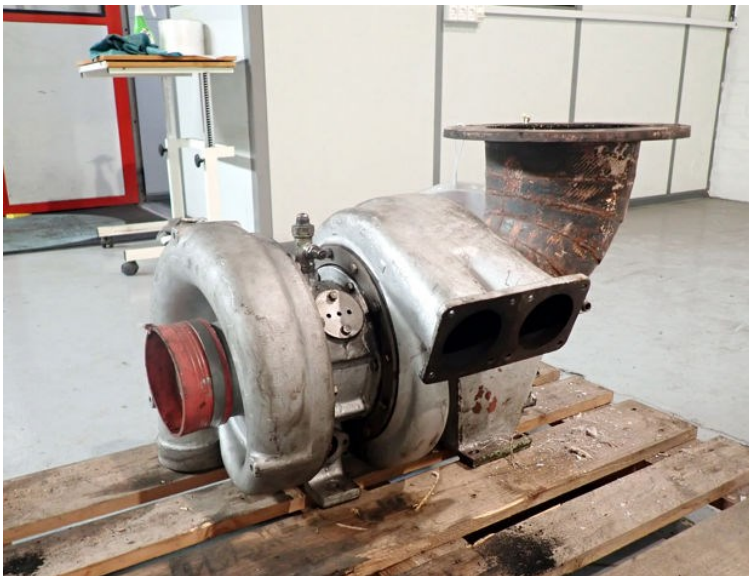

| | |
|---------------------|--|
| STATUS | Available |
| REF. NUMBER | TC 5 |
| MANUFACTURE | Napier |
| TYPE | 0 45C |
| FROM ENGINE: | Turbo |
| REMARK | Serial No. 1522, CompR, 123 218/222, Turbine S42 184/S81 181, Max Speed 44000 Max Temp 650 |

FORNÆS
Ship Recycling
Napier-TURBO
Type 0 45 C

Serial No: 1522
CompR: 123 218
222
Turbine: S42 184
S82 181
Max speed: 4400
Max Temp: 650