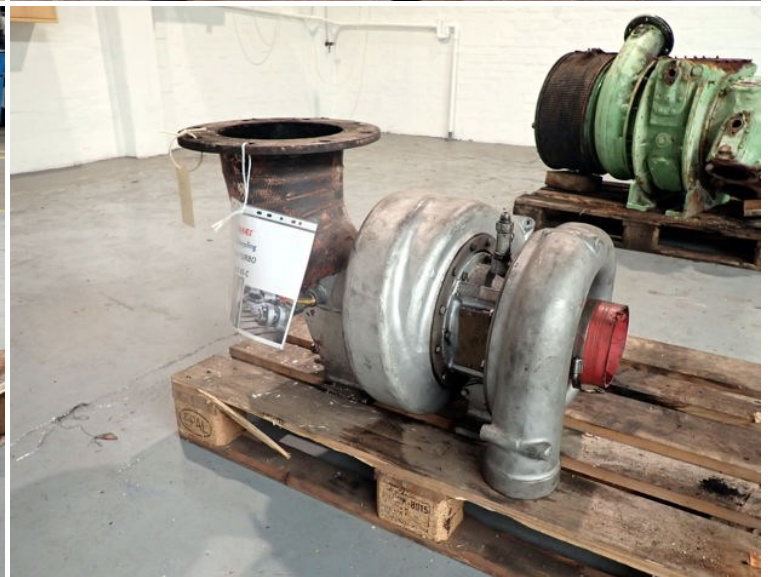

| | |
|---------------------|--|
| STATUS | Available |
| REF. NUMBER | TC 5 |
| MANUFACTURE | Napier |
| TYPE | 0 45C |
| FROM ENGINE: | Turbo |
| REMARK | Serial No. 1522, CompR, 123 218/222, Turbine S42 184/S81 181, Max Speed 44000 Max Temp 650 |

FORNÆS
Ship Recycling
Napier-TURBO
Type 0 45 C

Serial No: 1522
CompR: 123 218
222
Turbine: S42 184
S82 181
Max speed: 4400
Max Temp: 650