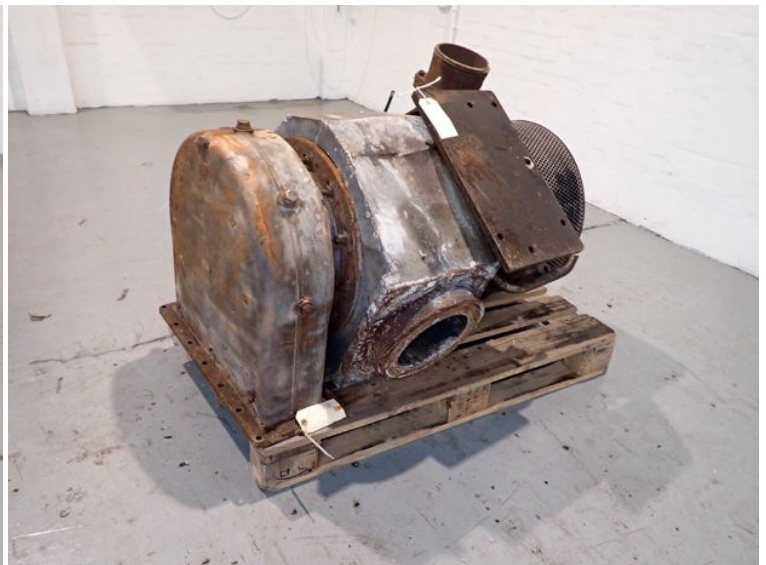

TC 90 - Man B&W

STATUS

Available

REF. NUMBER

TC 90

MANUFACTURE

Man B&W

TYPE

NR 20/R182

FROM ENGINE:

Turbo

REMARK

44000 rpm, 650 C. Year 1996

NR20/R182
42000

1192333
650
1995