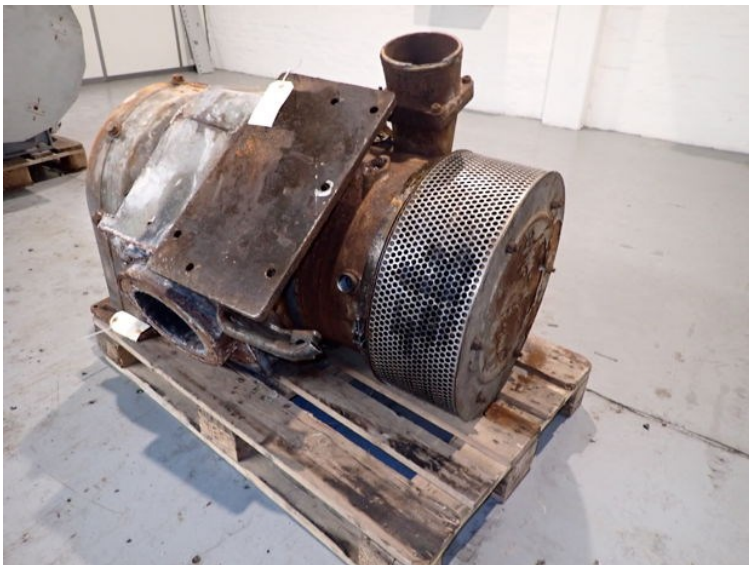

TC 90 - Man B&W

STATUS

Available

REF. NUMBER

TC 90

MANUFACTURE

Man B&W

TYPE

NR 20/R182

FROM ENGINE:

Turbo

REMARK

44000 rpm, 650 C. Year 1996

NR20/R182
42000

1192333
650
1995