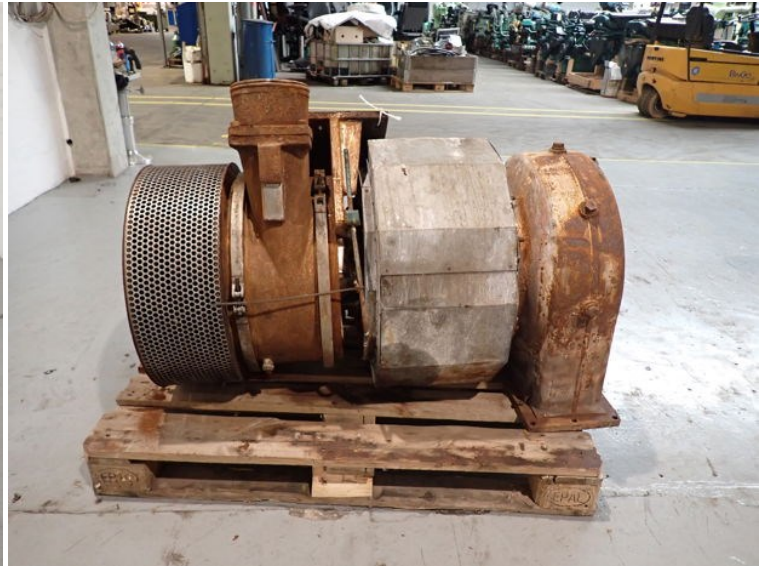

TC 90 - Man B&W

STATUS

Available

REF. NUMBER

TC 90

MANUFACTURE

Man B&W

TYPE

NR 20/R182

FROM ENGINE:

Turbo

REMARK

44000 rpm, 650 C. Year 1996

NR20/R182
42000

1192333
650
1995