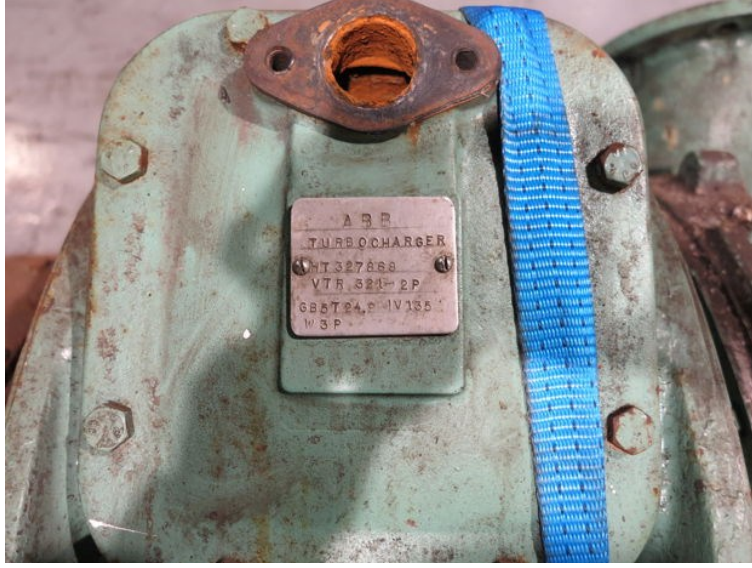

STATUS

Available

REF. NUMBER

TC107

MANUFACTURE

ABB

TYPE

VTR 321-2P

FROM ENGINE:

Turbo

REMARK

HT 327868

A B B  
TURBOCHARGER  
NT 327888  
VTR 324-2P  
685724, 1V135  
W 3 P