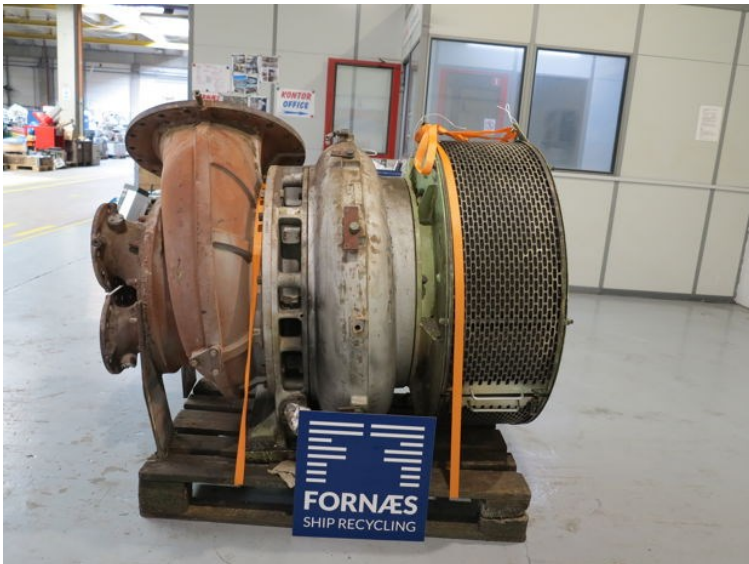

# TC117 - Napier

STATUS

Available

REF. NUMBER

TC117

MANUFACTURE

Napier

TYPE

357 C

FROM ENGINE:

Turbo

NAPIER TURBOCHARGERS  
 TYPE NAPIER 357C FRAME LETTER EI  
 SPECIFICATION 495188193K  
 SERIAL No. 701151  
 MAX. SPEED 23600 R.P.M.  
 MAX. TEMP. 650 °C  
 ALTERNATION No.

M	K	1	2	3	4	5	6	7	8	9	10	11	12	13	14
18	19	20	21	22	23	24	25	26	27	28					