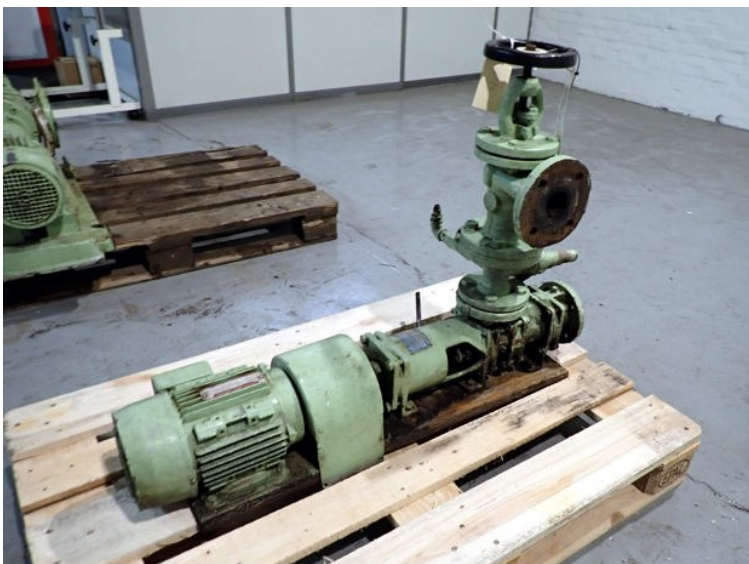

VP147 - Mono Merlin Pump

STATUS

Available

REF. NUMBER

VP147

MANUFACTURE

Mono Merlin Pump

TYPE

CAB12H1R5/H1

SERIE

30/133338

REMARKS

Elmotor: Brook Crompton . 1,1 kW, 60 hz, 1100 rpm, 440 v

MONO MERLIN PUMP

TYPE AB12H1R5/H1

30/133338