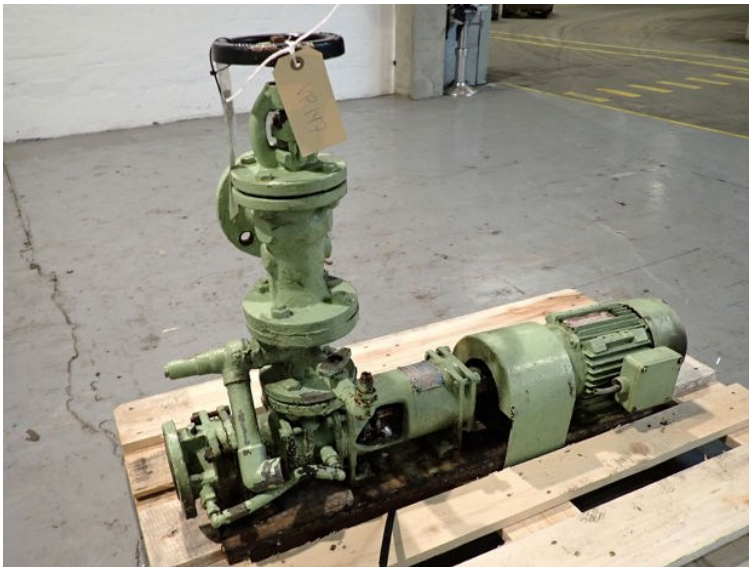

VP147 - Mono Merlin Pump

STATUS

Available

REF. NUMBER

VP147

MANUFACTURE

Mono Merlin Pump

TYPE

CAB12H1R5/H1

SERIE

30/133338

REMARKS

Elmotor: Brook Crompton . 1,1 kW, 60 hz, 1100 rpm, 440 v

MONO MERLIN PUMP

TYPE AB12H1R5/H1

30/133338