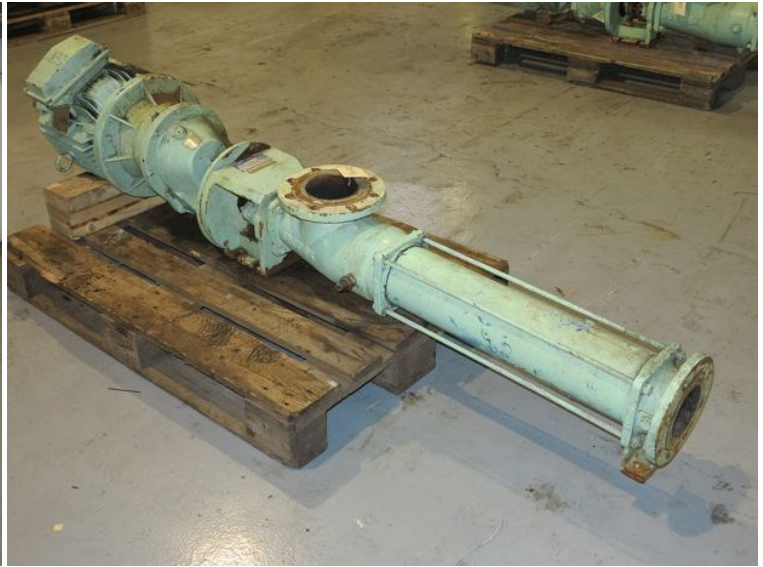

# VP163 - Seepex

STATUS	Available
REF. NUMBER	VP163
MANUFACTURE	Seepex
TYPE	RF/100/1
SERIE	18688
REMARKS	Per Gjerdrum type BN 35-6L year 2001, 3 Bar 9,5 kW. ABB el-motor.

Seeberger GmbH + Co  
 Scharnhöferstrasse 33  
 46240 Bottrop  
 Phone 02041.996-0  
 Fax 02041.96200

**seepex**

**Geared Motor**

Type **107/100/1**

kW Nm

n1 **5.0**

No **186800**

25718/08

**ABB** ABB Motors **CE**