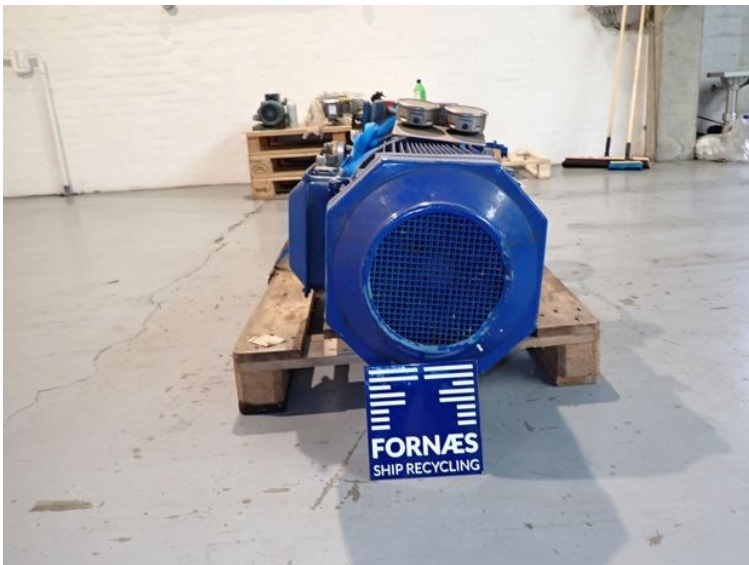

VP182 - Azcue

STATUS

Available

REF. NUMBER

VP182

MANUFACTURE

Azcue

TYPE

BT LV 110T2

SERIE

389282

REMARKS

ABB 22KW 75 M3/h h 50m

YEAR

2011

ABB Motors CE