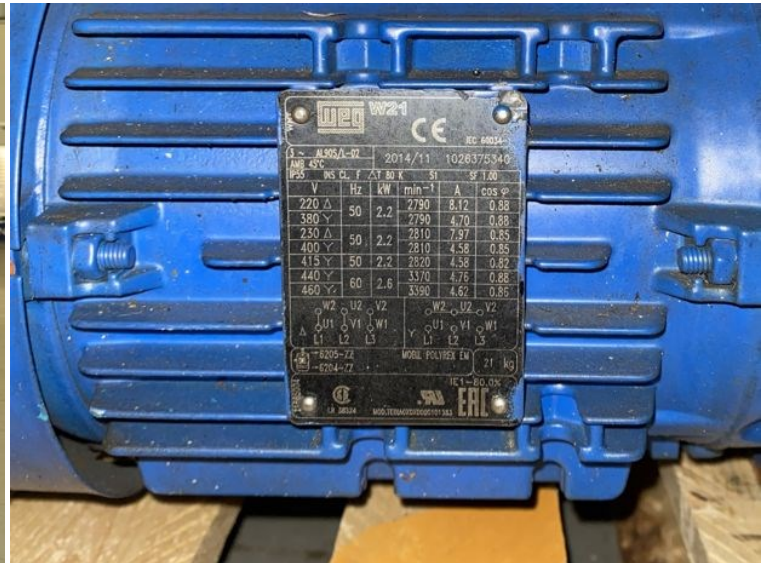

# VP187 - Azcue

STATUS

Available

REF. NUMBER

VP187

MANUFACTURE

Azcue

TYPE

BT-HM 38D4

SERIE

456366

REMARKS

Weg el-motor. 50/60 Hz, 2790-3390 rpm.

YEAR

2016

azcue INDUSTRIAL CE