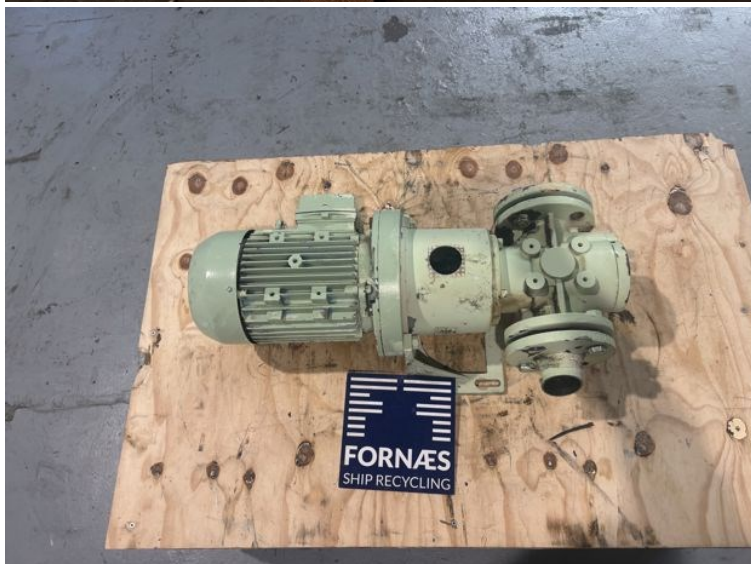

VP216 - Kral

STATUS

Available

REF. NUMBER

VP216

MANUFACTURE

Kral

TYPE

KF105.3A1 A11BKU1

REMARKS

2,61 KW

YEAR

2002

cos φ	rpm	ISO Cl. F
Hz	A	IP 55
Conn. Δ/Y	V	ST
Type	KW	MT

MOTOR

CE