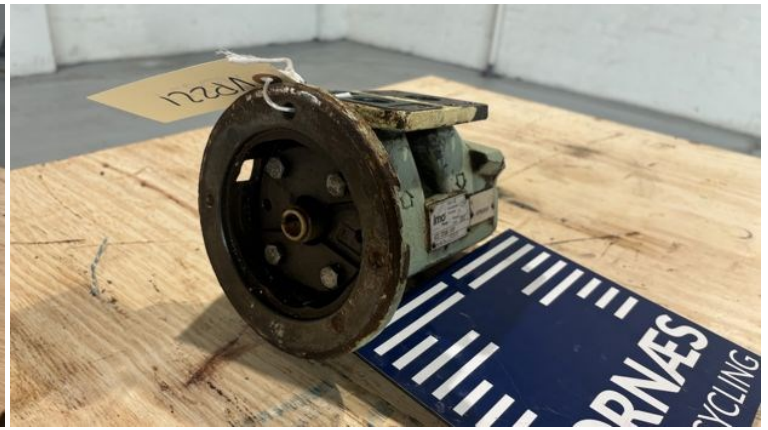

# VP221 - IMO

STATUS

Available

REF. NUMBER

VP221

MANUFACTURE

IMO

TYPE

ACD 025N6 IVBP

REMARKS

No el motor

YEAR

2002

IMO AB  
Stockholm  
Sweden

**imo**  
Pump

Manuf. year 2002