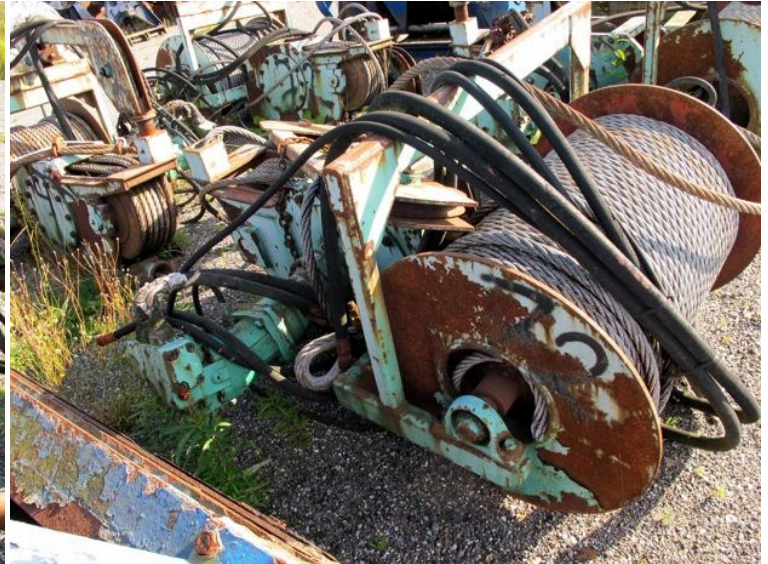

Wire winch

STATUS

Available

REF. NUMBER

W72

TYPE

Wire winch

LENGTH CM.

94

DIAMETER CM.

80

NBR OF DRUMS

1

MOTORTYPE

Rexroth

REMARKS

Continous pull

TRASMITAL BONFIGLIOLA
TYPE
BOTT 2 30 MC 48
BOAH 2A
ID 17 30 SERIAL N° PB 0162
DATE 11.92
MADE IN ITALY